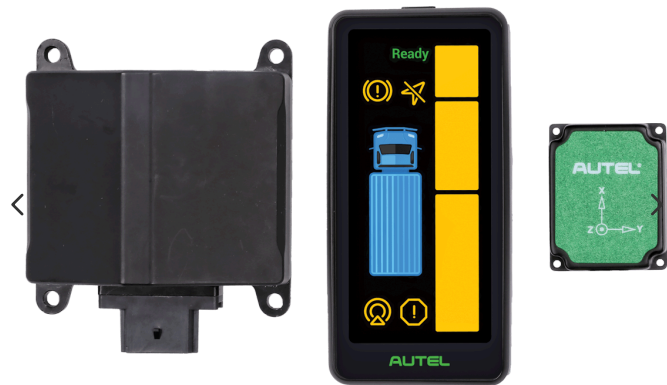

ATS100 TURN ASSIST

ATS100 TURN ASSIST

ATS100 is a turn-assist system specially designed for large commercial vehicles with accurate target detection and recognition capabilities.

It can cover 180° on one side without blind spots, and the detection range of targets like pedestrians and bicycles can reach up to 80*7m. It is a complete turn-assist solution for commercial vehicles with acoustic and visual interactive warnings, and can provide active braking functions according to demand.

Safer

- A turn-assist system which can meet European standards and pass the UN ECE R151 certification
- 180° detection FOV with no blind spots. Detection distance of VRUs (vulnerable road users) is 80x7m
- Ability to perform automatic braking

More intelligent

- Highly intelligent warnings, extremely low false alarm rate
- Target classification ability; can distinguish between motor vehicles and non-motor vehicles

Easy to install

- Auto-alignment
- Highly integrated solution (radar + display), no need for an additional ECU