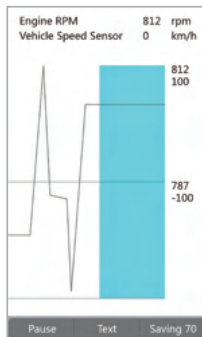

FEATURES

ALL SYSTEMS DIAGNOSTICS

- Read/ Test/ Clear trouble codes in ALL Systems: ABS, SRS, ENGINE, TRANSMISSION+
- Auto VIN for Quick DTC Definitions
- Live Data to test individual systems
- Communicate with door modules, body controllers, electronic modules
- Support all OBDII protocols and 10 test modes including Freeze Frame, Enhanced Mode 6, Vehicle Info, I/M Readiness, On-Board Monitor and Component Tests
- Graph, record and playback freeze frame data

AFFORDABLE SERVICE 7 FUNCTIONS

- Read and clear trouble codes, control and test BMS / EPB /SAS/ Oil Light Reset I DPF systems
- Diesel particulate/including forced regeneration
- Reset steering angle sensor (SAS functionality)
- Reset oil service and battery registration
- Resets Battery Monitoring System
- Reset service mileage and service intervals
- Perform OLS / oil service resets
- Set inspection 1 & 2 service intervals
- Opens and closes EPB (electronic brake callipers) for pad removal and service
- Read and clear EPB/SBC trouble codes
- Diagnose EPB/SBC (Sensotronic Brake Control) caliper functionality with bi-directional control
- Perform O2 monitor, on-board monitor, I/M readiness and component testing

LIVE ENGINE DATA

AUTO SCAN

100%	Auto Scan	
1	ABS--Anti-Lock Brake / Traction Control Module	Fail | 11
2	EPS--Electronic- Controlled Power Steering	Pass | No Fault
3	PCM--Powertrain	Pass | No
4	TCM--Transmission Control Module	Pass | No Fault

Quick Erase Save Display DTC