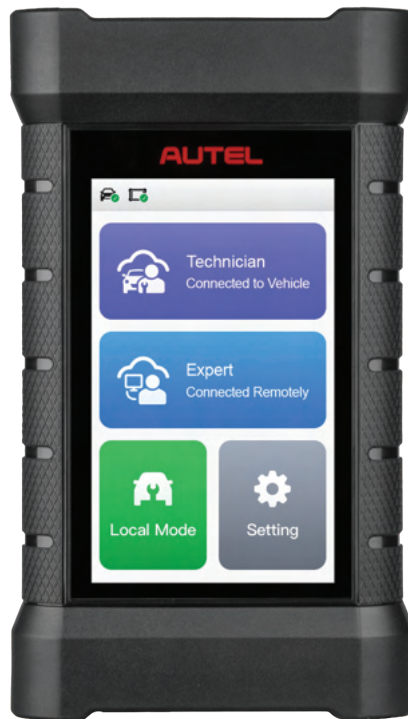

# MAXIFLASH

TOUCHSCREEN PASS-THRU DEVICE WITH DIRECT ACCESS TO REMOTE EXPERT SERVICES

**AUTEL**  
**REMOTE**  
**EXPERT**

REMOTE PROGRAMMING  
READY DEVICE

## FEATURES

Technicians post orders to the Remote Expert platform via the Autel MaxiFix mobile app

## DUAL CHANNELS FOR DATA TRANSFER EFFICIENCY

Server and point-to-point  
Dual Channel Communication

Hard-wired and Wi-Fi network  
communication modes

Update software via  
Internet connection

# XLINK

4-INCH SCREEN