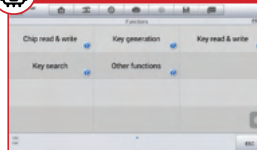

KEY PROGRAMMING