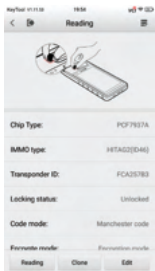

ADVANCED KEY FUNCTIONS

- Universal Transponder
- Key Generator
- Transponder Simulation, Editing & Cloning
- Ignition Coil Detection

2 UNIVERSAL IKEYS INCLUDED WITH KM100

- 100% Vehicle Coverage
- Replacement for more than 3,000 Vehicles
- 315MHz & 434MHz Frequencies

ADVANCED KEY IMMOBILIZER

WI-FI SOFTWARE UPDATES

DOWNLOAD
FREE
SOFTWARE
ONE YEAR LIMITED WARRANTY

KM100

KEY READING

COIL DETECTION

KEY GENERATION

Key Generator