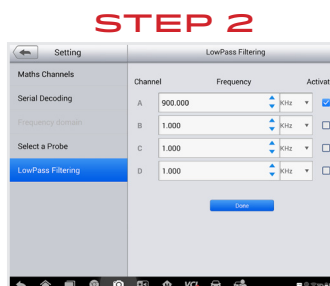

Compatible with MaxiSYS Tablets and Windows PC

NEW SOFTWARE: LOW PASS FILTER

Utilize the new MP408 Low Pass Filter feature to clean and focus dirty waveform signals for easier diagnostics.

VIEW ORIGINAL READING