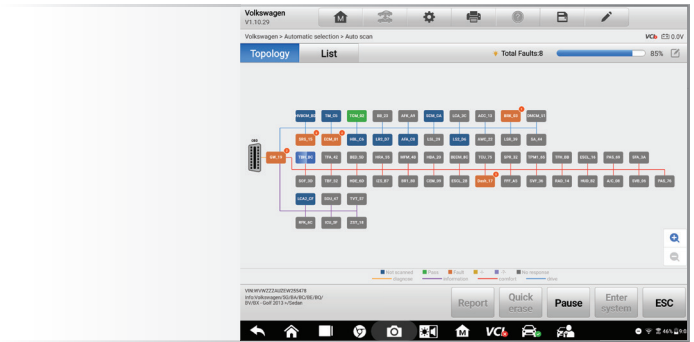

MAXISYSMS919

POWERFUL HARDWARE/DYNAMIC FIRMWARE

- OCTA-CORE PROCESSOR / 128GB MEMORY
- LARGER 10" HEAVY DUTY TOUCHSCREEN
- FEATURES MULTI-TASKING ANDROID 7.0 OS

ADVANCED DIAGNOSTICS SOFTWARE

- ACCELERATED AUTOSCAN / VINSKAN
- CAN BUS / MODULE TOPOLOGY
- ACTIVE TESTS / SPECIAL FUNCTIONS
- CODING / ADAPTATIONS

DIAGNOSTIC MEASUREMENT & TESTING

- FOUR-CHANNEL OSCILLOSCOPE
- DIGITAL MULTIMETER
- WAVEFORM GENERATOR WITH PRESETS
- CAN BUS TESTER

ADVANCED DIAGNOSTICS

- Dynamic color-coded CAN bus & Module Topology
- Enhanced AutoVIN and ScanVIN for the most accurate Vehicle identification
- Accelerated All Systems Autoscan
- Active Tests/Special Functions
- Coding/Adaptations