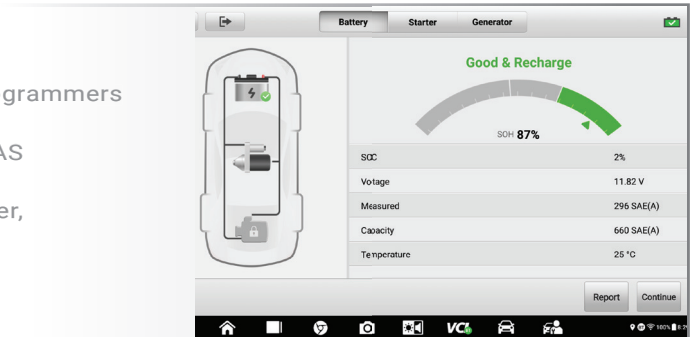

SYSTEM-READY OPTIONS

- Remote Expert-Ready: Contract with experienced module programmers and diagnosticians with OE tools and software
- ADAS Calibrations-Capable: Perform Static and Dynamic ADAS calibrations with software upgrade and hardware purchase
- Starting and Charging System testing: Detailed Battery, Starter, and Alternator testing with hardware purchase