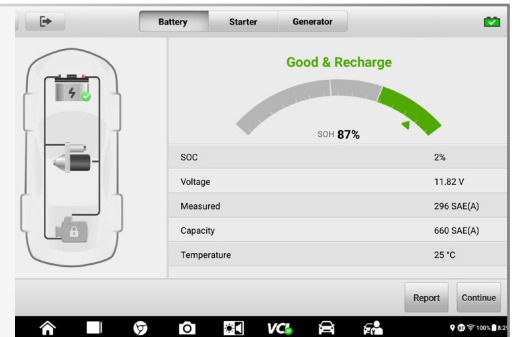

SYSTEM-READY OPTIONS

- Remote Expert-Ready: Contract with experienced module programmers and diagnosticians with OE tools and software
- ADAS Calibrations-Capable: Perform Static and Dynamic ADAS calibrations with software upgrade and hardware purchase
- Starting and Charging System testing: Detailed Battery, Starter, and Alternator testing with hardware purchase