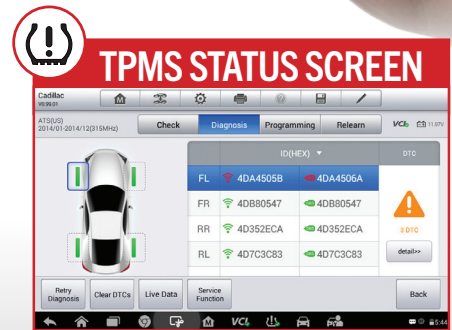

MAXI TPMS TS608

3 SERVICE TOOLS IN ONE

TPMS • DIAGNOSTICS • MAINTENANCE

NOW WITH

- SPECIAL FUNCTIONS
- FUNCTIONS MENU
- BASIC BI-DIRECTIONAL CONTROL
- ACTIVE TEST

Available for your current TS608 tool with software update.

HIGHEST RETURN ON INVESTMENT

20 SERVICE FUNCTIONS

AUTOSCAN ALL MODULES

VIEW ALL SENSOR INFO

TS608 SERVICE RESETS

See back for details

20 SERVICE FUNCTIONS

Oil Reset

Reset maintenance reminder or service interval indicator

EPB - Electronic Parking Brake

Allows technicians to perform rear brake service on EPB equipped vehicles

BMS - Battery Management System

New battery registration on vehicles equipped with advanced electronic systems

SAS - Steering Angle Sensor

Allows technicians to perform Steering angle sensor & Zero point calibrations after alignment or service

Immo Keys - Immobilizer & Keys

Program new or additional ignition keys (conventional and proximity)