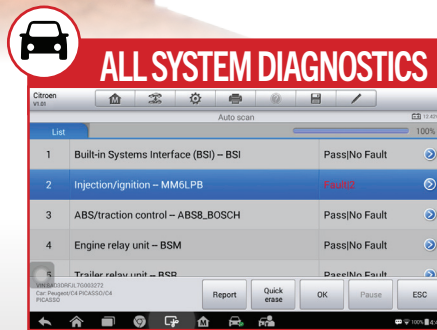

MAXI TPMS TS608

3 SERVICE TOOLS IN ONE

TPMS • DIAGNOSTICS • MAINTENANCE

NOW WITH

- SPECIAL FUNCTIONS
- FUNCTIONS MENU
- BASIC BI-DIRECTIONAL CONTROL
- ACTIVE TEST

Available for your current TS608 tool with software update.

HIGHEST RETURN ON INVESTMENT

20 SERVICE FUNCTIONS

AUTOSCAN ALL MODULES

VIEW ALL SENSOR INFO

TS608 SERVICE RESETS

See back for details

20 SERVICE FUNCTIONS

Oil Reset

Reset maintenance reminder or service interval indicator

EPB - Electronic Parking Brake

Allows technicians to perform rear brake service on EPB equipped vehicles

BMS - Battery Management System

New battery registration on vehicles equipped with advanced electronic systems

ALL SYSTEM AUTO-SCAN

The TS608 can retrieve diagnostic trouble codes and live data from ALL vehicle modules via Auto-Scan. Detailed vehicle scan reports can be printed wirelessly and customized to meet the needs of customers.