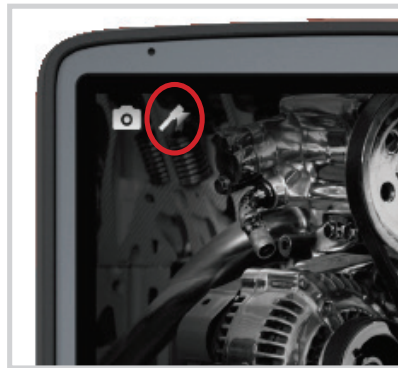

FRONT/SIDE CAMERA VIEW