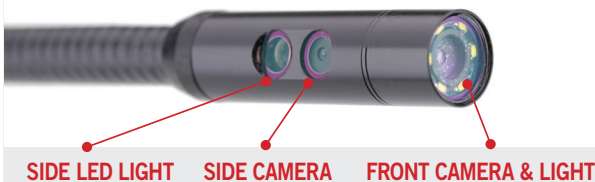

MV480

DIGITAL INSPECTION VIDEOSCOPE

EVERY DETAIL MATTERS

- 1-Button for Quick Photo / Video Recording
- Dual Front and Side View Camera Head
- 1080P High Resolution / 7x Digital Zoom
- On-Screen Playback / Freeze Frame
- Add Audio Annotation for Detailed Review
- Probe Diameter 8.5mm Camera Head

40" CABLE
Flexible & Waterproof

BRIGHT LED LIGHTS
10,000 LUX

DUAL-CAMERA

CAMERA VIEWS

FEATURES & FUNCTIONS

- Freeze-frame camera stills or video recording
- High resolution images and videos (1920 x 1080)
- Dual front and side cameras provide wider viewing angle
- 4.1-inch full color LCD display (1200 x 720)
- 1-Button quick image capture and video recording
- Bright 10-level adjustable LED
- Record and play back images & video clips
- 7X digital zoom for increased viewing
- Probe diameter 8.5mm (0.33") included
- Compatible with MaxiVideo MV500 5.5mm (0.22") camera head
- Magnet and hook included
- Probe fits most spark plug holes
- Add audio annotation for detailed review
- Micro SD card port for greater memory capacity
- Flashlight for higher visibility in low-light environment
- On-screen horizontal/vertical reverse
- 1m (39.4") long semi-rigid flexible watertight shaft
- Mini USB cable for uploading images and videos